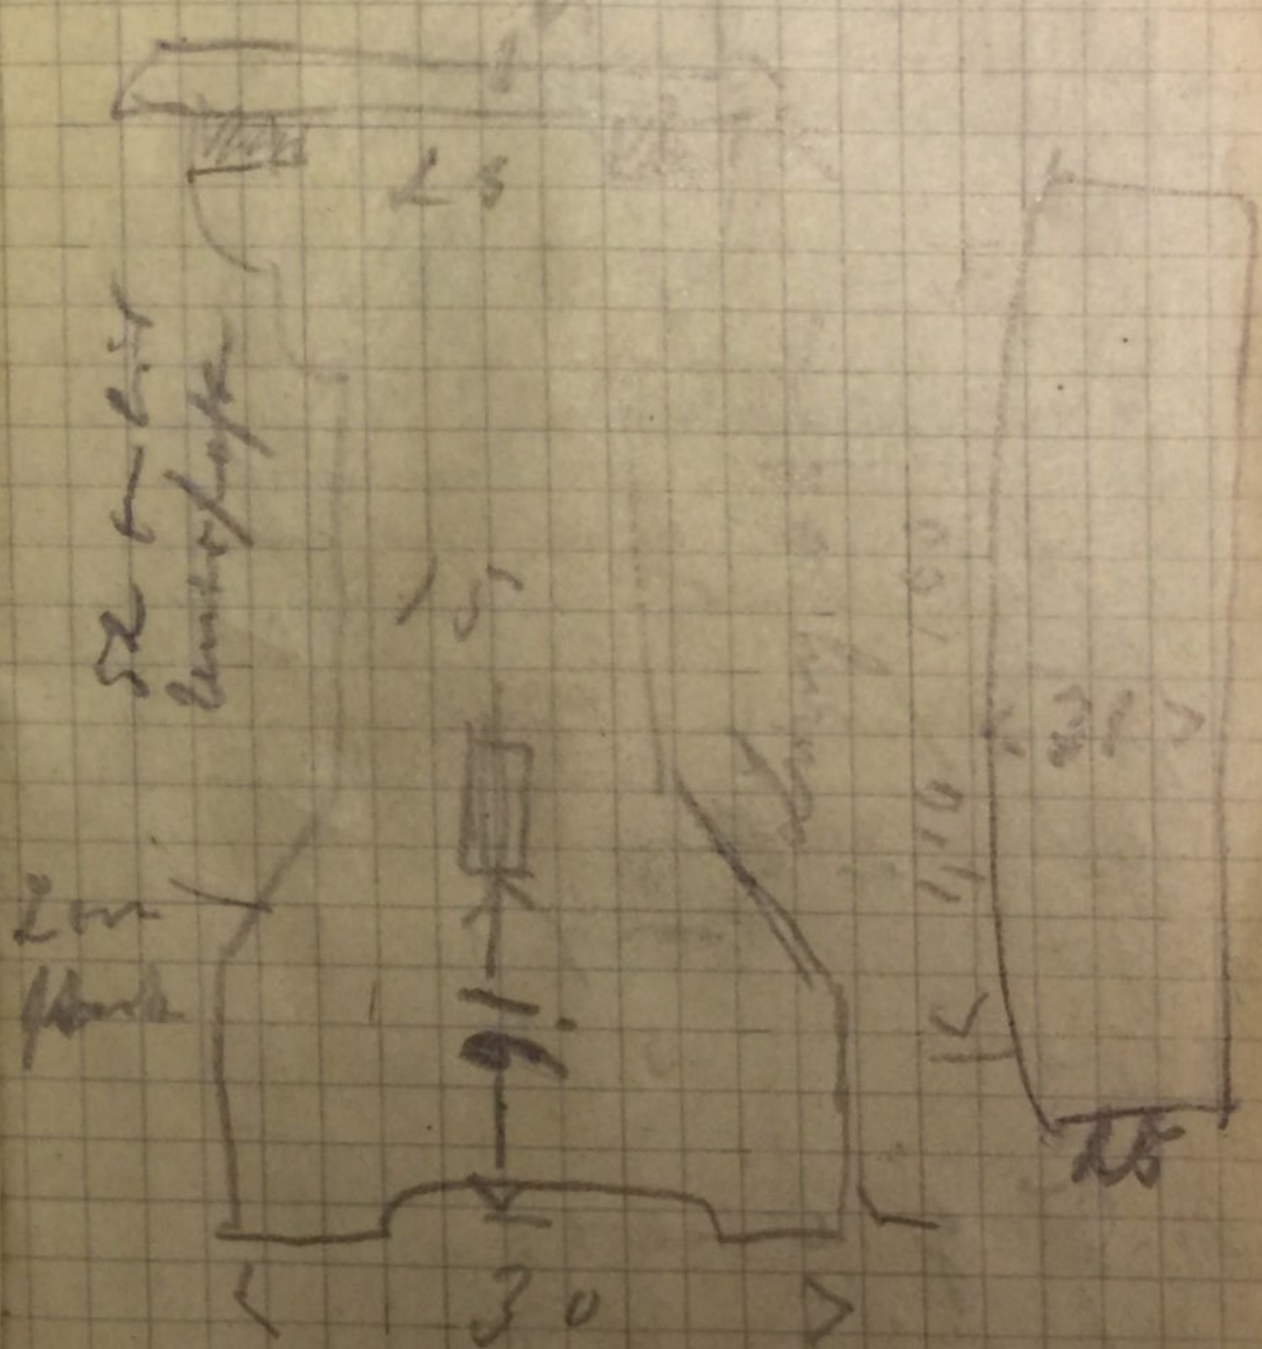

~~Spring 1892~~

Depth 8 m in well
- 6 m

Interlocking
pipe

9m

the pipe

35 m hole

28

Interlocking