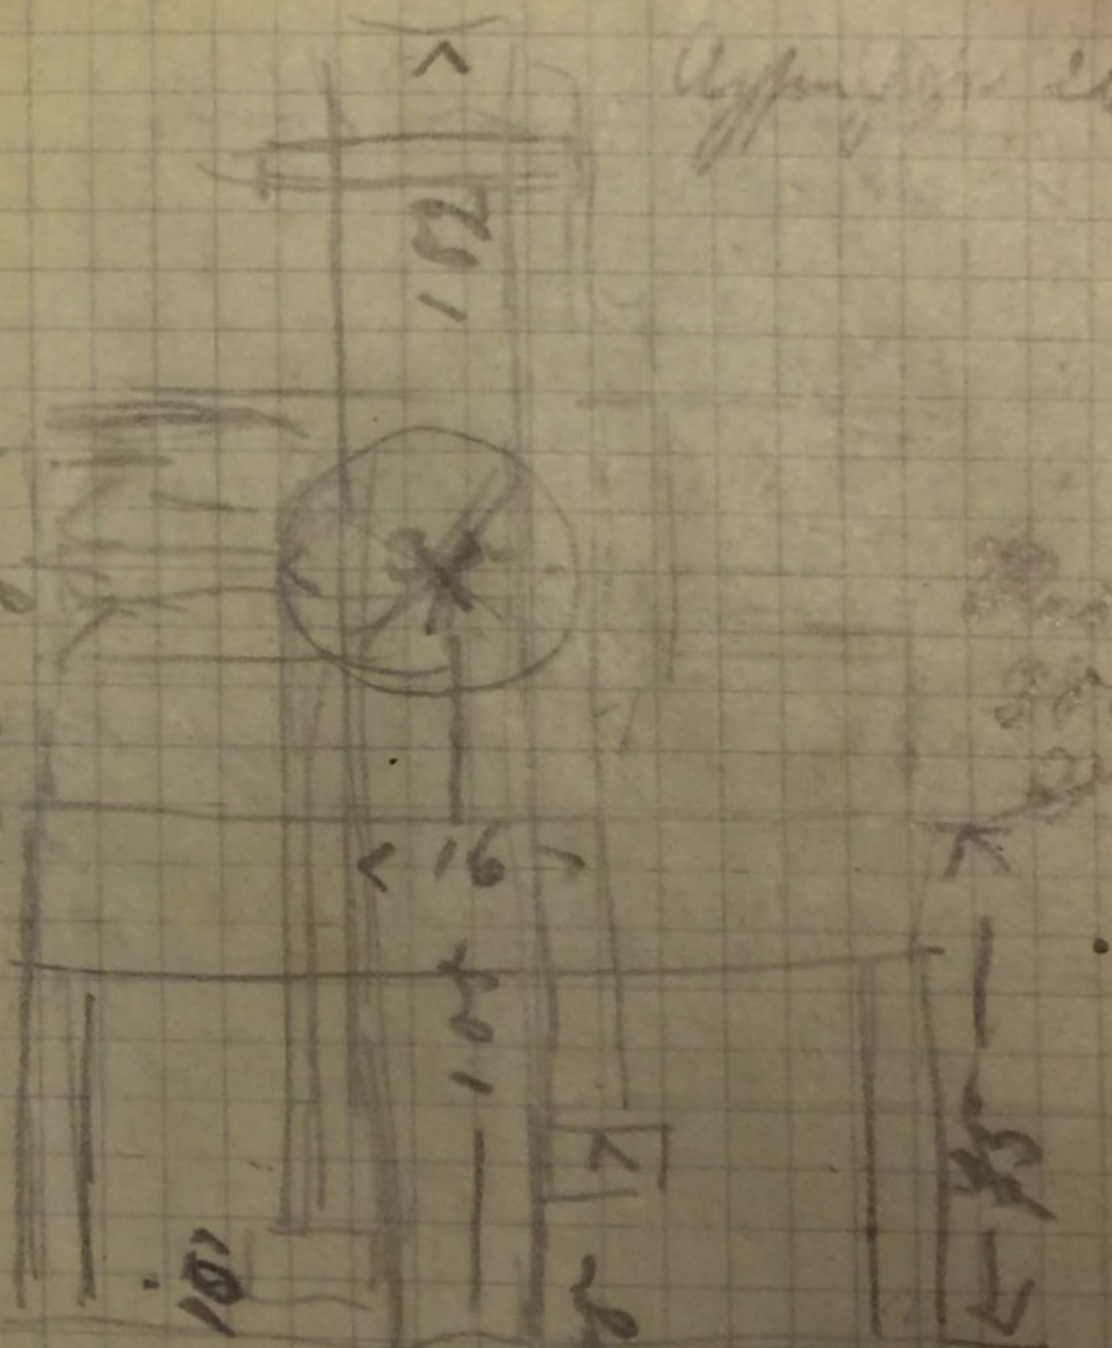

Upper edge 20m

Living Room

Living Room 1.70

Living Room 4.5m

Living Room 4.2 x 2.5